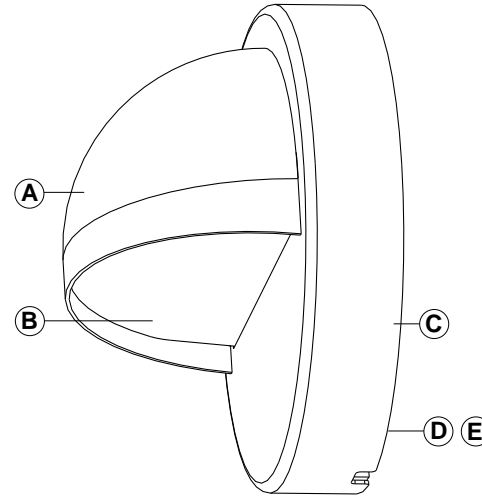

Wandlamp Tiril

1 Watt On/Off 5000 Failure < 5% after 1000h
 35 Lumen Non dimmable Failure < 10% after 6000h
 3000 Kelvin Instant full light Flux > 80% after 6000h
 10.000 Hours Power factor > 0,5 CRI > 65

SMD LED unit 3x
 12V 1W G5.3
 warm white
 Art. nr.1167101

- A - SS-AC315
- B - Glass-PL411
- C - Inner cup-PL413
- D - Screw-SM132
- E - Rubber-RB074