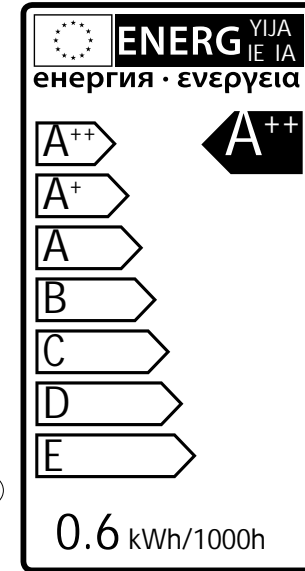

Wandlamp Tiril

1 Watt On/Off 5000 Failure < 5% after 1000h
 35 Lumen Non dimmable Failure < 10% after 6000h
 3000 Kelvin Instant full light Flux > 80% after 6000h
 10.000 Hours Power factor > 0,5 CRI > 65

SMD LED unit 3x
 12V 1W G5.3
 warm white
 Art. nr.1167101

- A - SS-AC315
- B - Glass-PL411
- C - Inner cup-PL413
- D - Screw-SM132
- E - Rubber-RB074